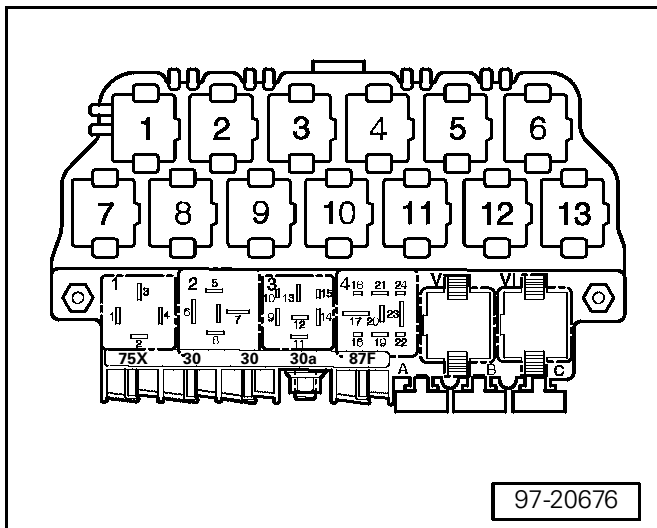

Power outlets (12V)

from September 1997

Deviate relay location and fuseplacements as well as the locations of multiple connectors see section "component locations"

Relay location on the thirteen position auxiliary relay panel, above relay panel:

97-20676

Relay panel:

97-20515

Relay location on the eight position auxiliary relay panel, above relay panel:

97-25420

Power outlets (12V) - in luggage compartment

- S184 - Fuse for outlet I
- S185 - Fuse for outlet II
- U5 - 12V Socket
- U18 - 12V outlet -2-

(43) - Ground connection, on right B pillar, lower part

(75) - Ground connection, on right rear pillar

--- - Sedan only

- ws = white
- sw = black
- ro = red
- br = brown
- gn = green
- bl = blue
- gr = grey
- li = lilac
- ge = yellow
- or = orange