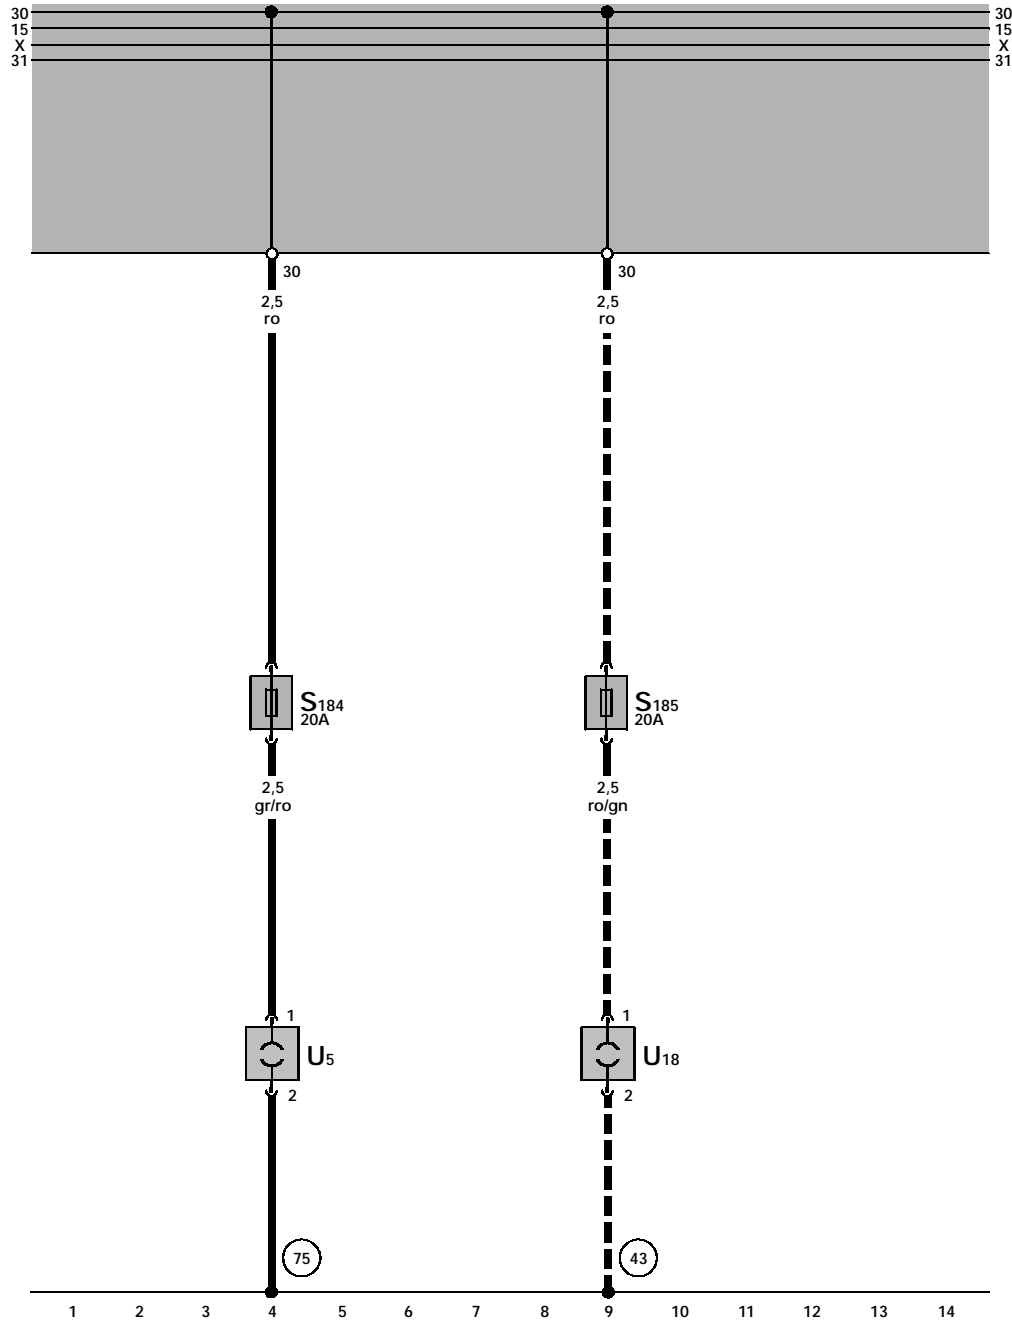

Power outlets (12V)

from September 1997

Deviate relay location and fuseplacements as well as the locations of multiple connectors see section "component locations"

Relay location on the thirteen position auxiliary relay panel, above relay panel:

97-20676

Relay panel:

97-20515

Relay location on the eight position auxiliary relay panel, above relay panel:

97-25420

Power outlets (12V) - in luggage compartment

- S184 - Fuse for outlet I
- S185 - Fuse for outlet II
- U5 - 12V Socket
- U18 - 12V outlet -2-

(43) - Ground connection, on right B pillar, lower part

(75) - Ground connection, on right rear pillar

--- - Sedan only

- ws = white
- sw = black
- ro = red
- br = brown
- gn = green
- bl = blue
- gr = grey
- li = lilac
- ge = yellow
- or = orange