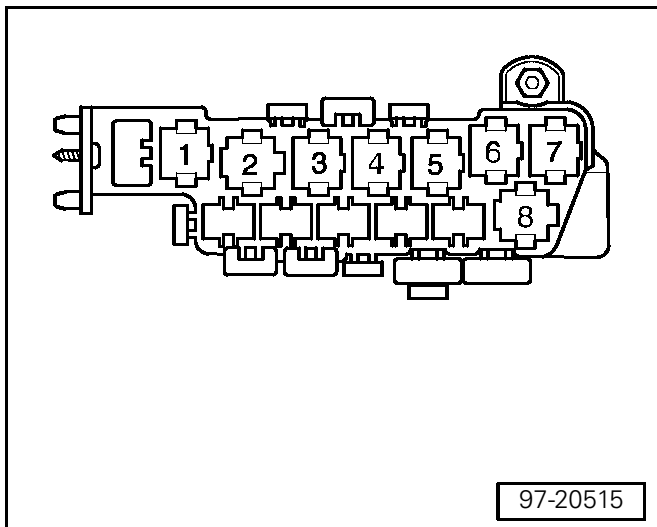

Power outlets (12V)

from September 1997

Deviate relay location and fuseplacements as well as the locations of multiple connectors see section "component locations"

Relay location on the thirteen position auxiliary relay panel, above relay panel:

97-20676

Relay panel:

97-20515

Relay location on the eight position auxiliary relay panel, above relay panel:

97-25420

Power outlets (12V) - in luggage compartment

- S184 - Fuse for outlet I
- S185 - Fuse for outlet II
- U5 - 12V Socket
- U18 - 12V outlet -2-

(43) - Ground connection, on right B pillar, lower part

(75) - Ground connection, on right rear pillar

--- - Sedan only

- ws = white
- sw = black
- ro = red
- br = brown
- gn = green
- bl = blue
- gr = grey
- li = lilac
- ge = yellow
- or = orange