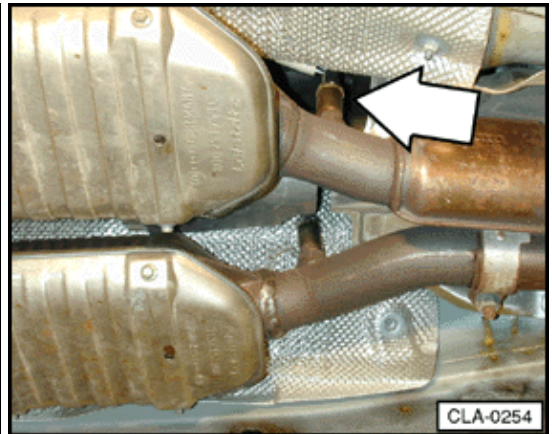

LVA-0330

CLA-0254

Z30 Heater for Lambda-probe 2 (2.8 ltr. engine)

- in front exhaust piping, left side, behind TWC